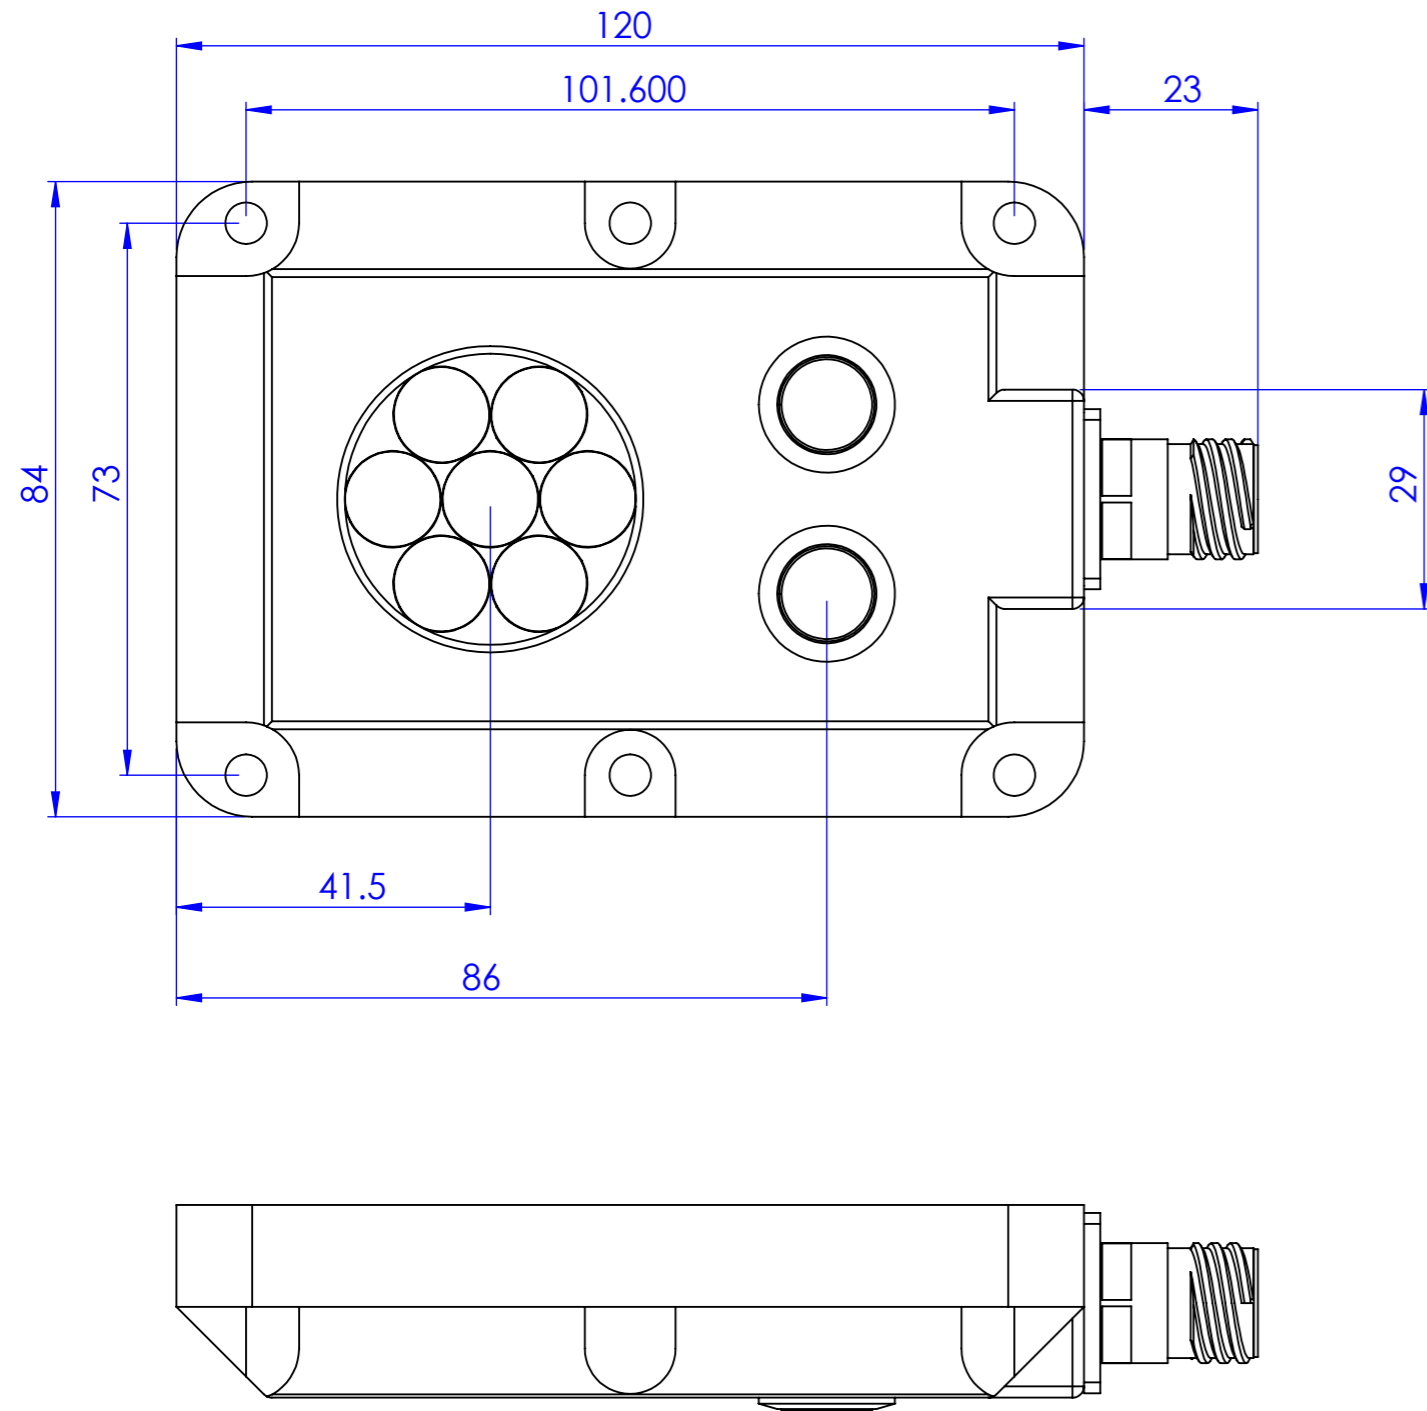

UNLESS OTHERWISE SPECIFIED DIMENSIONS ARE IN mm		TOLERANCES LINEAR ± 0.1 ANGULAR ± 0.2 REMOVE BURRS 0.2 x 45°	1st. ANGLE PROJECTION 
Material	-		Ben-Shemen #32 Zip: 73115 Tel: 972 -52-511-8159 Sales@led-r.com
Finish	-		
DSGN	D.C.	06/01/2021	DWG NO & NAME MDL041 WALL MUONT DOME LIGHT ASM. REV A
CHKD	D.C.		
QTY:	1		
FILE NAME: 20032401 MDL041 WALL MUONT DOME LIGHT ASM		SIZE A3	20032401
(C) CDN Technologies Ltd.		SCALE: 1:1	SHEET 1 OF 1