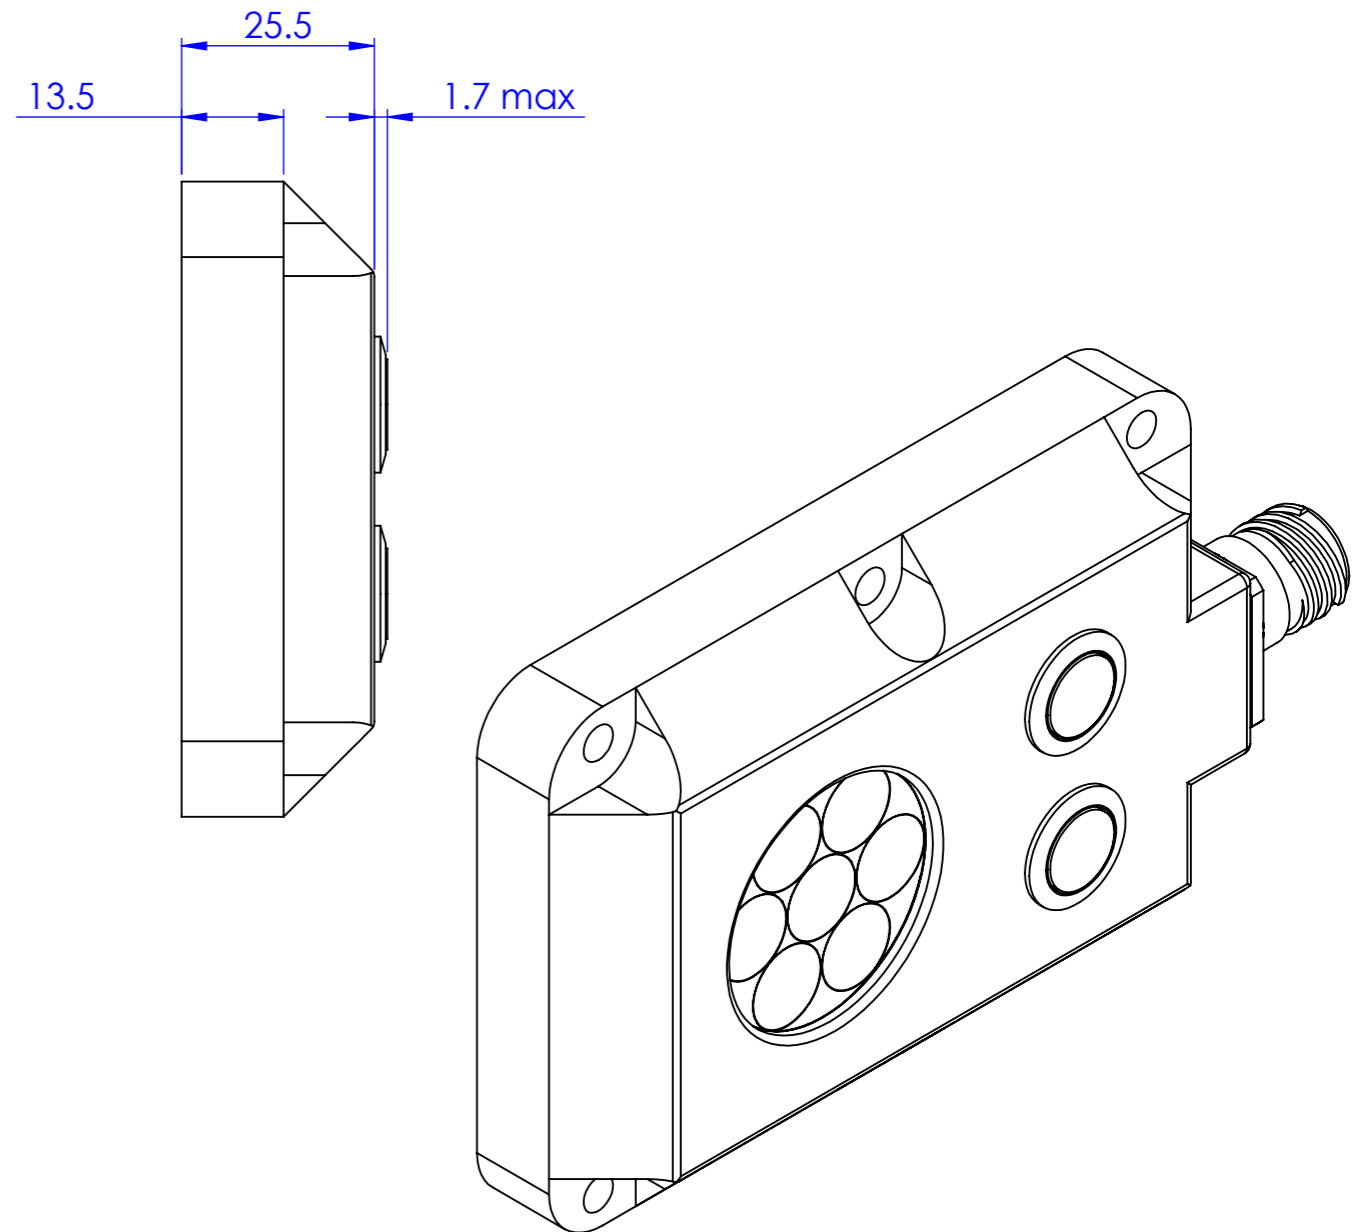

UNLESS OTHERWISE SPECIFIED DIMENSIONS ARE IN mm		TOLERANCES LINEAR ± 0.1 ANGULAR ± 0.2 REMOVE BURRS 0.2 x 45°	1st. ANGLE PROJECTION 
Material	-		Ben-Shemen #32 Zip: 73115 Tel: 972 -52-511-8159 Sales@led-r.com
Finish	-		
DSGN	D.C.	06/01/2021	DWG NO & NAME MDL041 WALL MUONT DOME LIGHT ASM. REV A
CHKD	D.C.		
QTY:	1		
FILE NAME: 20032401 MDL041 WALL MUONT DOME LIGHT ASM		SIZE A3	20032401
(C) CDN Technologies Ltd.		SCALE: 1:1	SHEET 1 OF 1