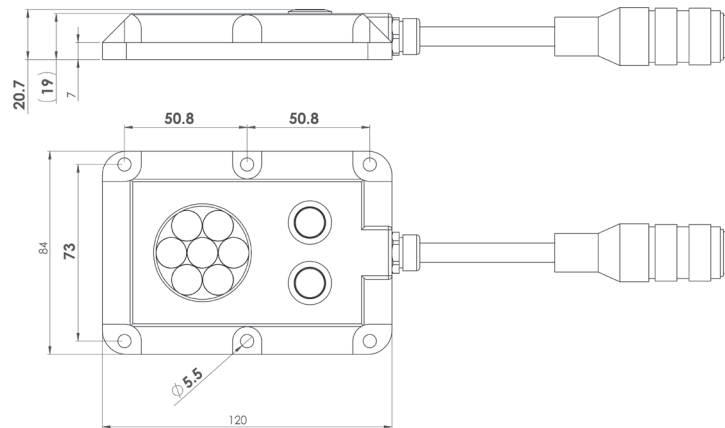

MDL-0401 DOME LIGHT

Military Vehicle
Security Vehicles

The MDL-0401 DOME LIGHT is an internal vehicle illuminators for military applications. Feature 2 light options in one product, low profile and small size with high light output. Using top quality LED for long operation duration.

The illuminator is rugged, designed for harsh environments and severe operating conditions, with anodized Aluminum shell.

The MDL-0401 DOME LIGHT has a compact design and several lighting options due to the integrated microprocessor controller. The microprocessor controller allows a verity of operation options with or without external control inputs.

Specifications

Power Consumption: 5W White, 1W Blackout
 Input Voltage: 12 to 32VDC
 Weight: up to 420g
 Operating Temperature: -35°C to +54°C
 Operating Humidity: 5% to 95%
 Dimensions TBD: see drawing IP65
 Finish: Black or Natural Anodiz

Ordering information

MDL - 0401 - B - NW - R - XXX
 1 2 3 4 5

1	Series and model	MDL
2	Frame Finish	N: Natural AL Anodize, B: Black Anodize, W: white paint
3	Main light white color	CW: 5500K-6000K, NW: 4500K, WW: 3500K
4	Secondary light color	B: Blue, R: Red, W: White, N: None
5	Wire requirement	Contact us for customization requirements