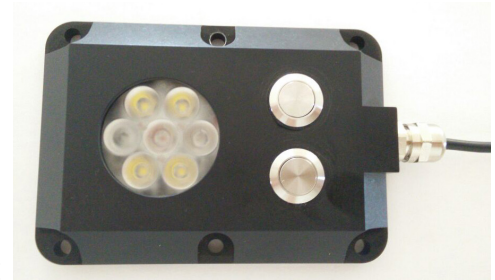

MDL-0401 DOME LIGHT

Military Vehicle
Security Vehicles

The MDL-0401 DOME LIGHT is an internal vehicle illuminators for military applications. Feature 2 light options in one product, low profile and small size with high light output. Using top quality LED for long operation duration.

The illuminator is rugged, designed for harsh environments and severe operating conditions, with anodized Aluminum shell.

The MDL-0401 DOME LIGHT has a compact design and several lighting options due to the integrated microprocessor controller. The microprocessor controller allows a verity of operation options with or without external control inputs.

Specifications

Power Consumption: 5W White, 1W Blackout
 Input Voltage: 12 to 32VDC
 Weight: up to 420g
 Operating Temperature: -35°C to +54°C
 Operating Humidity: 5% to 95%
 Dimensions TBD: see drawing IP65
 Finish: Black or Natural Anodiz

Ordering information

MDL - 0401 - B - NW - R - XXX
 1 2 3 4 5

1	Series and model	MDL
2	Frame Finish	N: Natural AL Anodize, B: Black Anodize, W: white paint
3	Main light white color	CW: 5500K-6000K, NW: 4500K, WW: 3500K
4	Secondary light color	B: Blue, R: Red, W: White, N: None
5	Wire requirement	Contact us for customization requirements